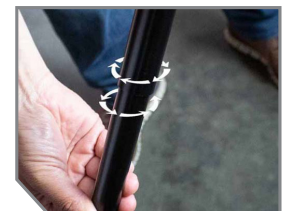

**NEW
PRODUCT
AVAILABLE!**

HD 270° LTE AWNING

Our Driver Side 270 LTE Degree Freestanding Awning is the perfect way to enjoy the great outdoors without sacrificing creature comforts. With a quick and easy installation, this awning will let you relax in the shade while enjoying panoramic views of the surrounding landscape. The awning can be used as a standalone unit or easily integrated into an existing vehicle. Whether you're looking to add some shade to your campsite or just want to enjoy the outdoors in comfort, the Driver Side 270 LTE Degree Freestanding Awning is the perfect solution.

280G RIP STOP MATERIAL

HEAVY-DUTY VELCRO STRAPS

TWIST AND LOCK AWNING POLES

PACKS INTO 1000G PVC TRAVEL COVER

Features + Benefits

- 75 Square Feet of Coverage
- Boxed Aluminum Rafters
- 1000G PVC Travel Bag
- Ballistic Nylon Tie Downs
- Shock Cord with Retention
- Zippers to Secure Enclosed Shelter